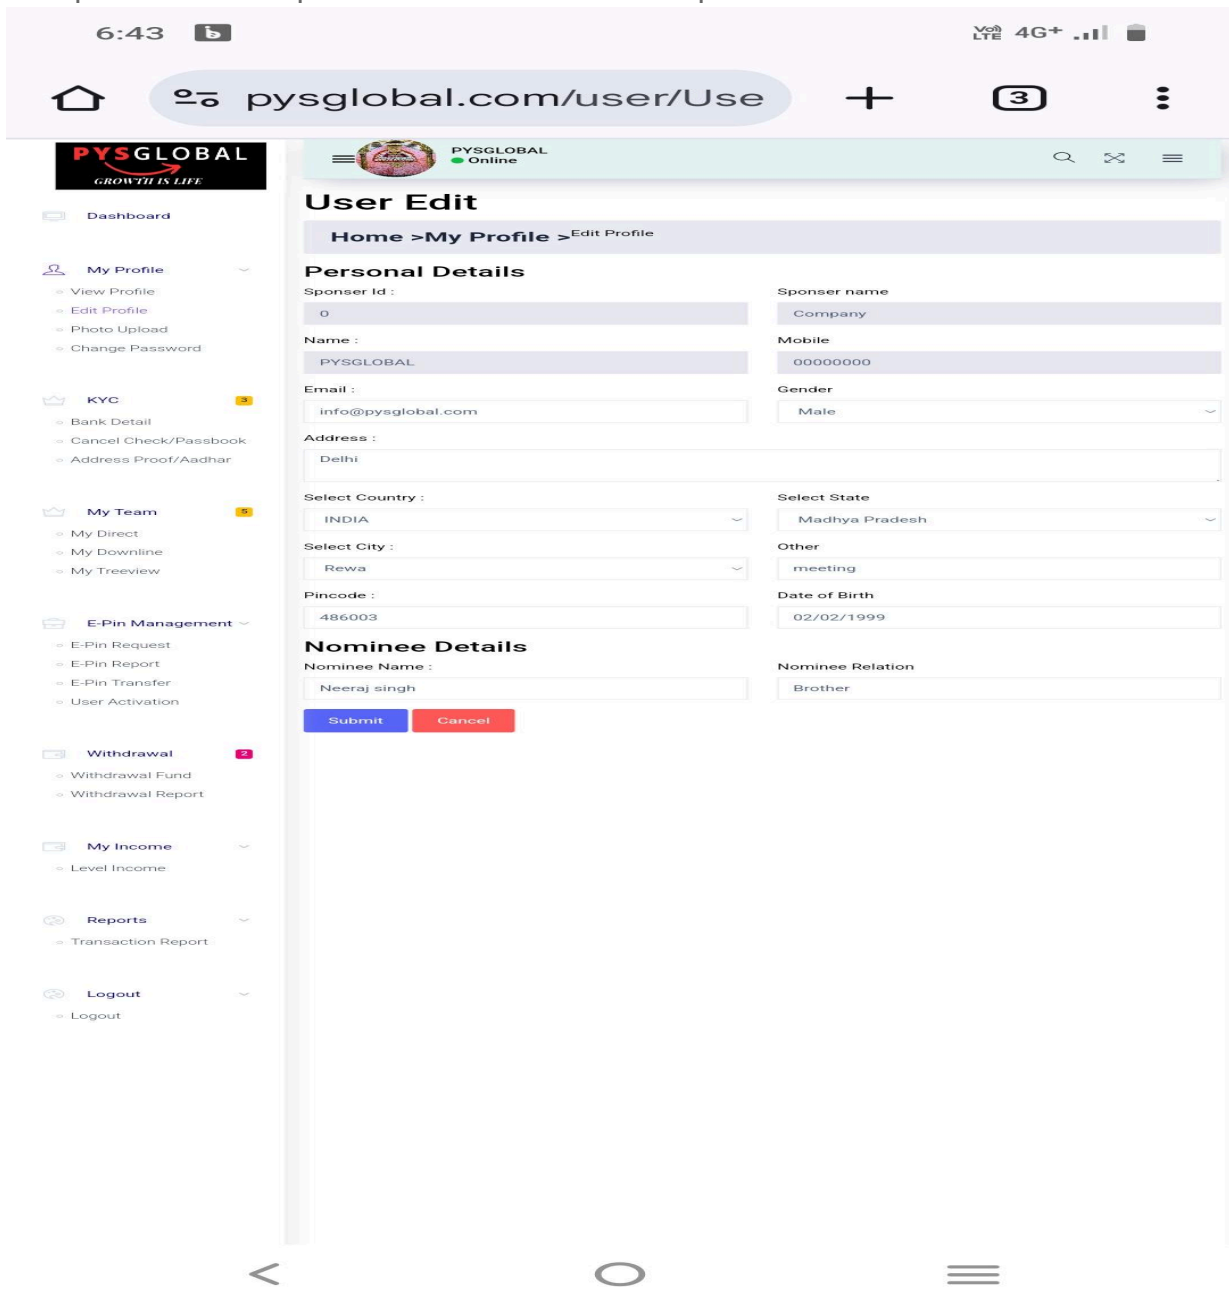

Edit profile mein apni information fill krke update Krna hai

- Dashboard
- My Profile
  - View Profile
  - Edit Profile
  - Photo Upload
  - Change Password
- KYC
  - Bank Detail
  - Cancel Check/Passbook
  - Address Proof/Aadhar
- My Team
  - My Direct
  - My Downline
  - My Treeview
- E-Pin Management
  - E-Pin Request
  - E-Pin Report
  - E-Pin Transfer
  - User Activation
- Withdrawal
  - Withdrawal Fund
  - Withdrawal Report
- My Income
  - Level Income
- Reports
  - Transaction Report
- Logout
  - Logout

### Photo Upload

Home > My Profile > Photo Upload

#### Photo Upload

User Id :

Pys000001

User Name :

PYSGLOBAL

Change Image :

Choose File | No file chosen

Submit